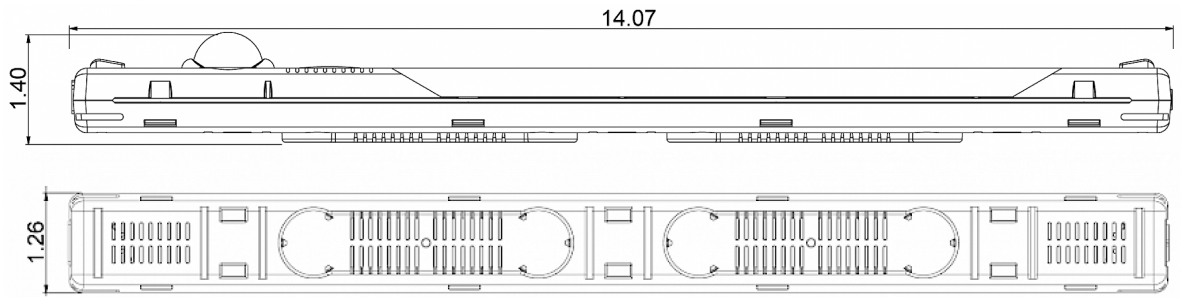

Cut out dimensions: