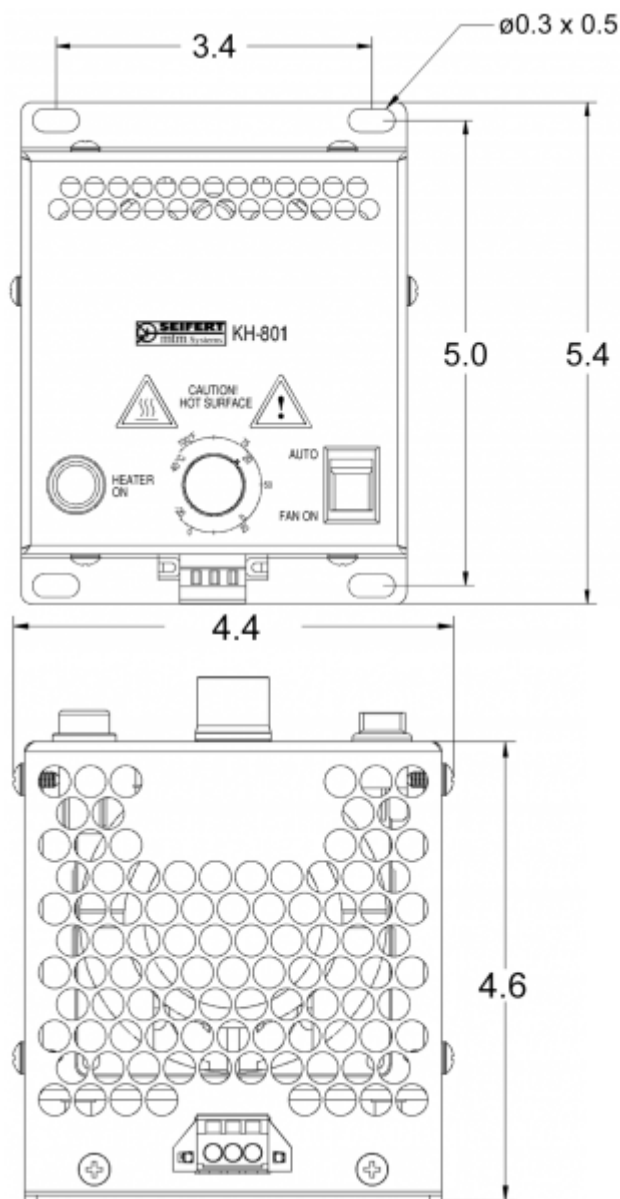

Fan Heater

Description

Order Number:	801125D22001
Brand Name:	SOLIFLEX
Color:	silver
Housing Material:	Aluminum
Ingress protection to EN 60 529:	IP 20
Included:	Einstellbarer Thermostat Betriebszustandsleuchte Lüfterschalter Auto / An
Optional:	35mm DIN Rail clip (EN50022) Part-no. SP-KH801-AK-1
Approvals:	CE
UL File Number:	E358386

Technical data

Heating power at 50°F:	125 W
Operating temperature range:	-4°F - +104°F
Mounting:	DIN rail
Dimension H x W x D:	5.39 x 4.09 x 4.61 inch
Weight:	1.76 lbs
Voltage / Frequency:	24 V DC
Rated current:	5.3 A
Fan air flow, approx.:	15.9 cfm
Fuse:	6 A (T)
Connection:	Anschlussklemmen

Air flow:

Cut out dimensions:

Order Information

Zolltarifnummer	85162999
EAN Nummer	5350604020313