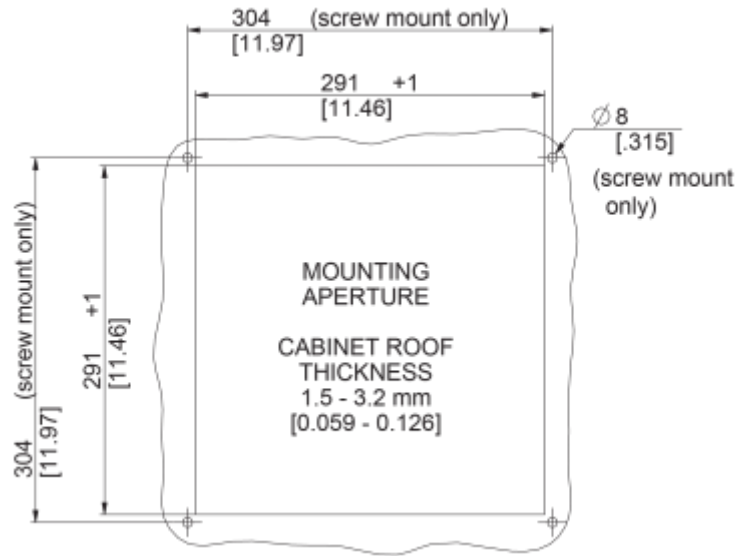

Technical data

Air volume flow (system / unimpeded):	285 m ³ /hr
Air flow unimpeded IP 54:	290 cfm
Operating temperature range:	-10°C - 55°C
Static pressure:	63 Pa
Mounting:	top mounted
Dimension H x W x D:	5.8 x 18 x 18 inch
Weight:	7 kg
Cut out dimensions:	11.46 x 11.46 inch
Voltage / Frequency:	120 V ~ 60 Hz
Rated current:	0.5 A
Power consumption:	57 W
Degree of separation IP 54:	85% - DIN 24185
Filter class (ISO 16890):	G3 (Aluminium optional)
Noise level:	51 dB(A)
Connection:	4 - poliger Push-fit Stecker

Cut out dimensions:

Order Information

Taric code	84145915
GTIN (EAN)	5350604100893