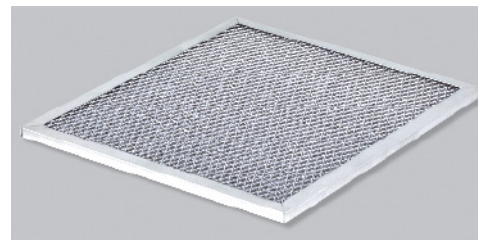

SoliTherm ComPact Line Filter kits

Filterhalter/ Filter holder

Synthetik Filtermatten / Synthetic fibre mat

Waschbares Aluminium Netz / Washable aluminium mesh

Befestigungsposition 1: Aluminium Netz
Befestigungsposition 2: Synthetik Filtermatten

Mounting position 1: aluminium mesh
Mounting position 2: synthetic fibre mats

SoliTherm ComPact cooling units are virtually maintenance free. For extreme environments, filter mats may be used. Synthetic fibre and aluminium filters matching the unit sizes are available. All filter kits are easy to install and to service.

Synthetic fibre filters are made of thermally bonded polyolefine fibres and are best used in sandy/ dusty conditions. Fire class F1 (DIN53483), UL approved, washable and re-usable.

Metal/ Aluminium mesh filters are best used in greasy/ oily and humid conditions but are less effective than polyolefine fibre mats.

Synthetik Filtermatten bestehen aus thermisch verschweißten polyolefine Fasern und eignen sich besonders für sandhaltige und staubige Umgebungen. Feuerschutzklasse F1 (DIN53483), UL zertifiziert, wasch- und wiederverwendbar.