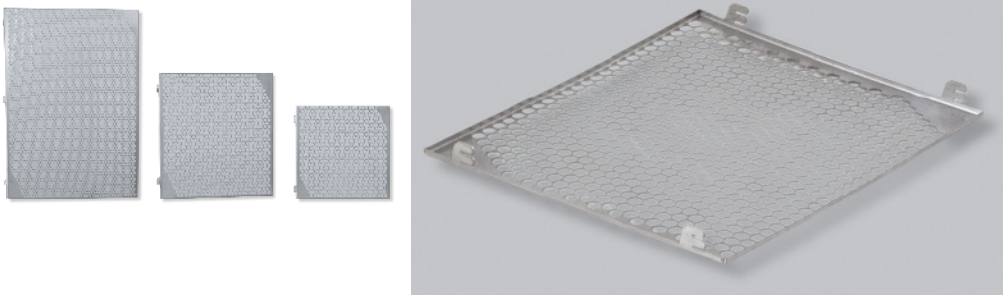

SoliTherm ComPact Line Filter kits

Filterhalter/ Filter holder

Synthetik Filtermatten / Synthetic fibre mat

Waschbares Aluminium Netz / Washable aluminium mesh

Befestigungsposition 1: Aluminium Netz
Befestigungsposition 2: Synthetik Filtermatten

Mounting position 1: aluminium mesh
Mounting position 2: synthetic fibre mats

SoliTherm ComPact cooling units are virtually maintenance free. For extreme environments, filter mats may be used. Synthetic fibre and aluminium filters matching the unit sizes are available. All filter kits are easy to install and to service.

Synthetic fibre filters are made of thermally bonded polyolefine fibres and are best used in sandy/ dusty conditions. Fire class F1 (DIN53483), UL approved, washable and re-usable.

Metal/ Aluminium mesh filters are best used in greasy/ oily and humid conditions but are less effective than polyolefine fibre mats.

Synthetik Filtermatten bestehen aus thermisch verschweißten polyolefine Fasern und eignen sich besonders für sandhaltige und staubige Umgebungen. Feuerschutzklasse F1 (DIN53483), UL zertifiziert, wasch- und wiederverwendbar.