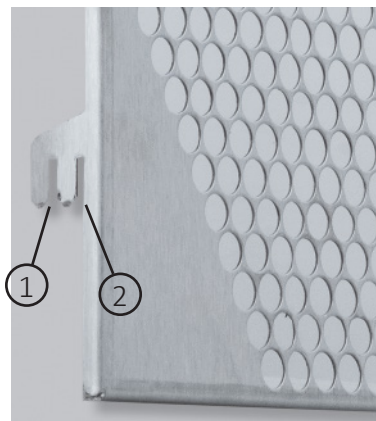

SoliTherm ComPact Line Filter kits

Filterhalter/ Filter holder

Synthetik Filtermatten / Synthetic fibre mat

Waschbares Aluminium Netz / Washable aluminium mesh

Befestigungsposition 1: Aluminium Netz
Befestigungsposition 2: Synthetik Filtermatten

Mounting position 1: aluminium mesh
Mounting position 2: synthetic fibre mats

SoliTherm ComPact cooling units are virtually maintenance free. For extreme environments, filter mats may be used. Synthetic fibre and aluminium filters matching the unit sizes are available. All filter kits are easy to install and to service.

Synthetic fibre filters are made of thermally bonded polyolefine fibres and are best used in sandy/ dusty conditions. Fire class F1 (DIN53483), UL approved, washable and re-usable.

Metal/ Aluminium mesh filters are best used in greasy/ oily and humid conditions but are less effective than polyolefine fibre mats.

Synthetik Filtermatten bestehen aus thermisch verschweißten polyolefine Fasern und eignen sich besonders für sandhaltige und staubige Umgebungen. Feuerschutzklasse F1 (DIN53483), UL zertifiziert, wasch- und wiederverwendbar.