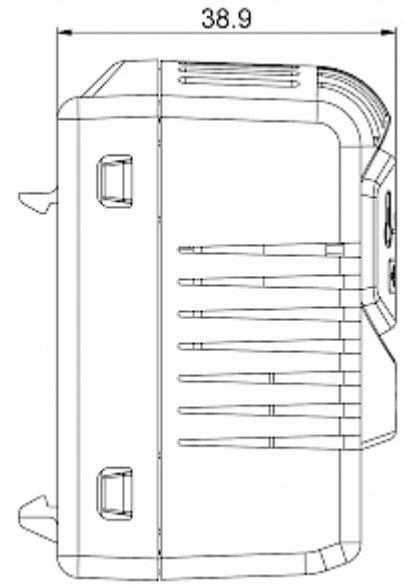

## Technical Data

<b>Operating Temperature Range:</b>	-40°C - 80°C
<b>Setting range:</b>	OFF 25°C/77°F - ON 15°C/59°F
<b>Mounting:</b>	DIN Rail 35 mm
<b>Dimensions A x B x C (D+E):</b>	60 x 39 x 38.9 mm
<b>Weight:</b>	~ 50 g
<b>Voltage / Frequency:</b>	max. 250 V AC 16 A(res) / 10 A(ind) max. 72 V DC max. 30 W
<b>Lifetime:</b>	30k Cycles
<b>Connection:</b>	2-pole terminal, clamping torque 0.5 Nm max. solid wire - 2.5 mm <sup>2</sup> max. stranded wire - 1.5 mm <sup>2</sup> max.

Please click on the graphics to download.

More CAD drawings can be found under [Product Download](#).

> [Overview Product Group SOLIFLEX - accessories for safety inside enclosures](#)

**Cut Out Dimension:**