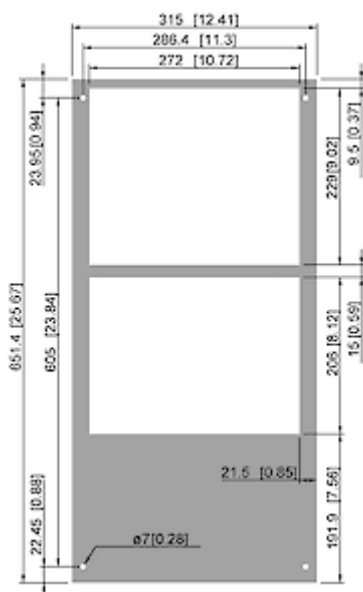

## Technical Data

<b>Cooling capacity L35L35 (EN14511-3):</b>	1000 W @ 50 Hz 1080 W @ 60 Hz
<b>Cooling capacity L35L50 (EN14511-3):</b>	730 W @ 50 Hz 745 W @ 60 Hz
<b>Compressor type:</b>	Reciprocating compressor
<b>Refrigerant / GWP:</b>	R134a / 1430
<b>Refrigerant charge:</b>	180 g / 6.3 oz
<b>High / low Pressure:</b>	29.5 / 6 bar 425 / 88 psig
<b>Operating Temperature Range:</b>	10°C - 55°C
<b>Air flow volume (system / unimpeded):</b>	Ambient air circuit: 410 / 850 m <sup>3</sup> /h Cabinet air circuit: 300 / 550 m <sup>3</sup> /h
<b>Mounting:</b>	Wall mounted
<b>Dimensions A x B x C (D+E):</b>	651.4 x 315 x 260 mm
<b>Weight:</b>	30 kg
<b>Cut out dimensions:</b>	635 x 275 mm
<b>Voltage / Frequency:</b>	230 V ~ 50/60 Hz
<b>UL Voltage / Frequency:</b>	230 V ~ 60 Hz
<b>Current L35L35:</b>	3.2 A
<b>Starting current:</b>	15.9 A
<b>Max. current:</b>	4.1 A
<b>Nominal power L35L35:</b>	550 W @ 50 Hz 640 W @ 60 Hz
<b>Max. power:</b>	820 W
<b>Fuse:</b>	10 A (T)
<b>Short-circuit current rating:</b>	5 kA
<b>Connection:</b>	Connection terminal block

Please click on the graphics to download.

More CAD drawings can be found under [Product Download](#).

> [Overview Product Group COMPACT INDOOR - reliable and economical](#)

**Performance graph:**

click image to enlarge

**Air flow:**

click image to enlarge

**Cut Out Dimension:**

click image to enlarge

## Order Information

<b>Stainless steel housing part no.</b>	4310002
<b>With condensate evaporation part no.</b>	43100101
<b>Box dimensions</b>	685 x 353 x 295 mm
<b>Gross weight</b>	31.5 kg
<b>Taric code</b>	84158200