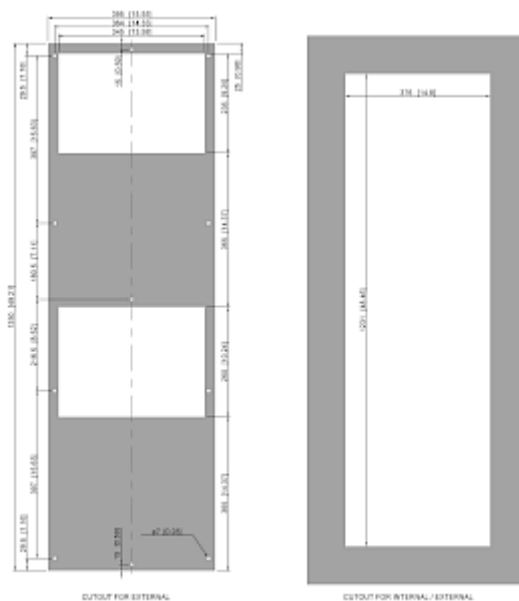

**Connection:**

Connection terminal block

---

Please click on the graphics to download.

More CAD drawings can be found under [Product Download](#).

> [Overview Product Group SLIMLINE - filterless cooling units](#)

**Performance graph:**

click image to enlarge

**Air flow:**

click image to enlarge

**Cut Out Dimension:**

click image to enlarge

## Order Information

<b>Box dimensions</b>	1,347 x 496 x 204 mm
<b>Gross weight</b>	46.5 kg
<b>Taric code</b>	84158200
<b>GTIN (EAN)</b>	5350604371217