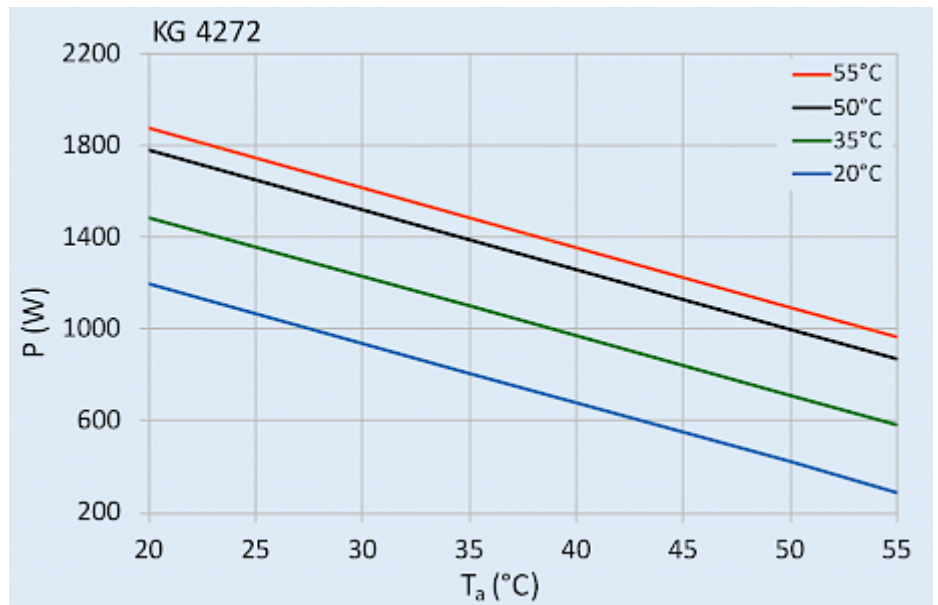

**Connection:**

Connection terminal block

---

Please click on the graphics to download.

More CAD drawings can be found under [Product Download](#).

> [Overview Product Group SLIMLINE - filterless cooling units](#)

**Performance graph:**

click image to enlarge

**Air flow:**

click image to enlarge

**Cut Out Dimension:**

click image to enlarge