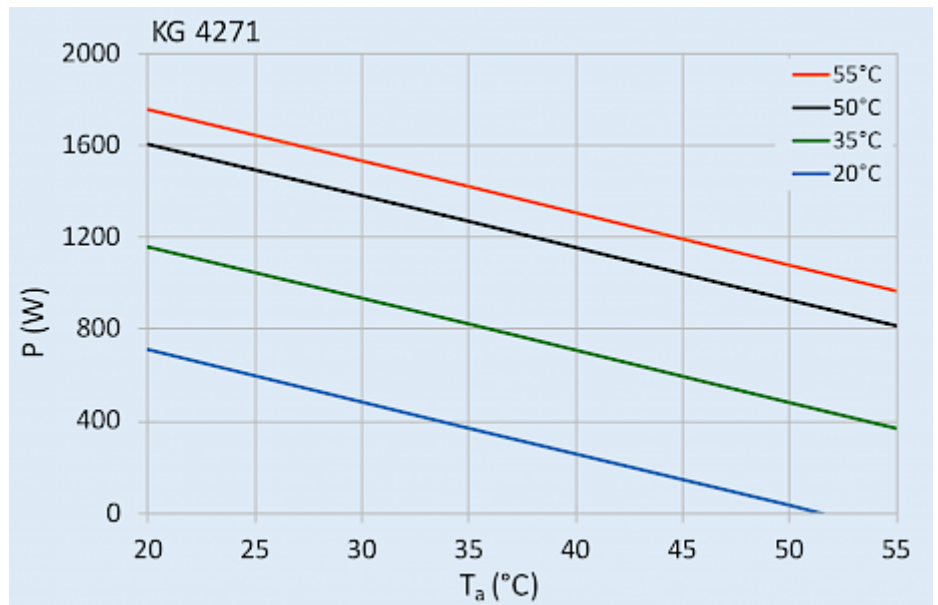

**Connection:**

Connection terminal block

---

Please click on the graphics to download.

More CAD drawings can be found under [Product Download](#).

> [Overview Product Group SLIMLINE - filterless cooling units](#)

**Performance graph:**

click image to enlarge

**Air flow:**

click image to enlarge

**Cut Out Dimension:**

click image to enlarge