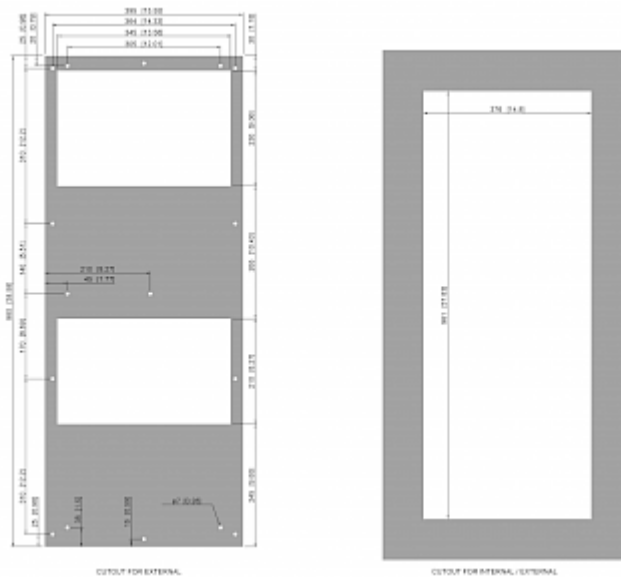

**Connection:**

Connection terminal block

---

Please click on the graphics to download.

More CAD drawings can be found under [Product Download](#).

> [Overview Product Group SLIMLINE - filterless cooling units](#)

**Performance graph:**

click image to enlarge

**Air flow:**

click image to enlarge

**Cut Out Dimension:**

click image to enlarge

## Order Information

<b>Box dimensions</b>	1074.5 x 496 x 204 mm
<b>Gross weight</b>	43 kg
<b>Taric code</b>	84158200
<b>GTIN (EAN)</b>	5350604370999