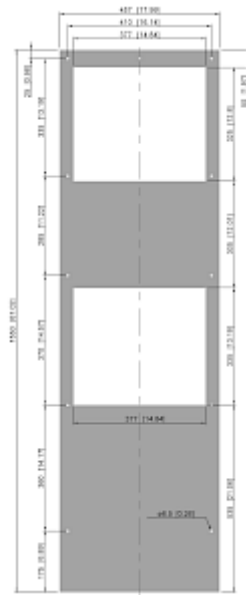

## Technical Data

<b>Cooling capacity L35L35 (EN14511-3):</b>	4.1 kW @ 50 Hz 4.1 kW @ 60 Hz
<b>Cooling capacity L35L50 (EN14511-3):</b>	3.25 kW @ 50 Hz 3.40 kW @ 60 Hz
<b>Enclosure heater:</b>	2000 W
<b>Compressor type:</b>	Rotary piston compressor
<b>Refrigerant / GWP:</b>	R513A / 630
<b>Refrigerant charge:</b>	1270 g / 44.8 oz.
<b>High / low Pressure:</b>	2.9 / 0.5 MPa 425 / 74 psig
<b>Air flow volume (system / unimpeded):</b>	Ambient air circuit: 990 / 1500 m <sup>3</sup> /h Cabinet air circuit: 950 / 1200 m <sup>3</sup> /h
<b>Operating Temperature Range:</b>	-40°C - 55°C
<b>Mounting:</b>	Wall mounted
<b>Dimensions A x B x C (D+E):</b>	1,550 x 457 x 355 mm
<b>Weight:</b>	83 kg
<b>Voltage / Frequency:</b>	380-415 V 50 Hz 3~ 400-460 V 60 Hz 3~
<b>UL Voltage / Frequency:</b>	400/460 V ~ 60 Hz 3~
<b>Current L35L35:</b>	3.8 A @ 50 Hz 4.0 A @ 60 Hz
<b>Starting current:</b>	8.2 A / 8.5 A
<b>Max. current:</b>	4.7 A
<b>Nominal power L35L35:</b>	1650 W @ 50 Hz 1940 W @ 60 Hz
<b>Max. power:</b>	1800 W @ 50 Hz 2190 W @ 60 Hz
<b>Fuse:</b>	3 x 8 A (T)
<b>Short-circuit current rating:</b>	5 kA

**Connection:**

4 pole terminal block for power  
5 pole terminal block for signals  
3 pole terminal block for RS 485

---

Please click on the graphics to download.

More CAD drawings can be found under [Product Download](#).

> [Overview Product Group COMPACT OUTDOOR - cooling units NEMA / Type 4X](#)

**Performance graph:**

[click image to enlarge](#)

**Cut Out Dimension:**

[click image to enlarge](#)

## Order Information

<b>Box dimensions</b>	1,590 x 503 x 395 mm
<b>Gross weight</b>	87 kg
<b>Taric code</b>	84158200