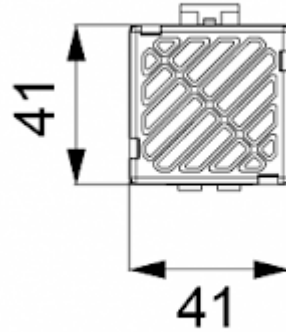

Convective Heater

Description

Order Number:	501050
Brand Name:	SOLIFLEX
Colour:	Black
Housing Material:	PC plastic
Note:	PTC resistance self-regulating
Approvals:	CE, cURus
Accessories:	 Adjustable thermostat NC

Technical Data

Heating power at 10°C:	50 W
Operating Temperature Range:	-45°C - 70°C
Mounting:	DIN rail
Dimensions A x B x C (D+E):	125 x 41 x 41 mm
Weight:	0.16 kg
Voltage / Frequency:	120-240 V AC/DC ~ 50/60 Hz
Max. current:	3.5 A
Connection:	2 screw terminal block for standard or rigid wire 2.5 mm ²

Please click on the graphics to download.
More CAD drawings can be found under [Product Download](#).
> [Overview Product Group SOLIFLEX - enclosure Heaters](#)

Cut Out Dimension:

[click image to enlarge](#)