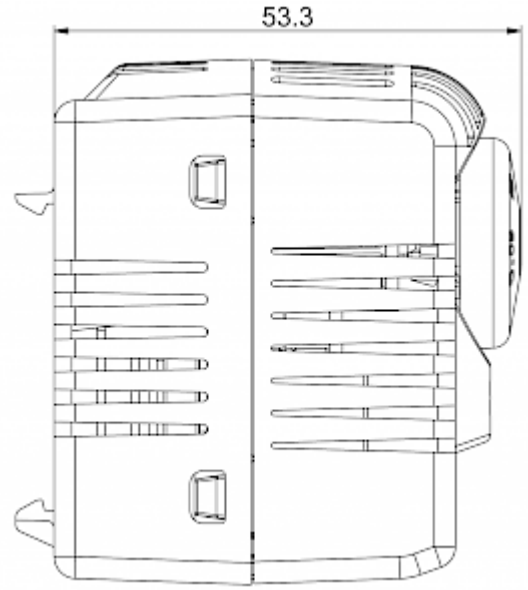

## Technical Data

<b>Operating Temperature Range:</b>	-25°C - 70°C / 95% int. sensor -25°C - 80°C / 95% ext. sensor
<b>Setting range:</b>	0°C - 60°C
<b>Mounting:</b>	DIN Rail 35 mm
<b>Dimensions A x B x C (D+E):</b>	60 x 39 x 53.3 mm
<b>Weight:</b>	56 g
<b>Voltage / Frequency:</b>	24 V DC / 16 A
<b>Lifetime:</b>	100,000 hrs.

Please click on the graphics to download.

More CAD drawings can be found under [Product Download](#).

> [Overview Product Group SOLIFLEX - accessories for safety inside enclosures](#)

**Cut Out  
Dimension:**