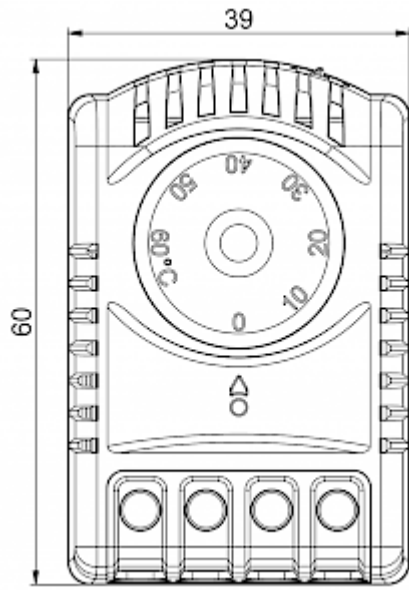

## Technical Data

<b>Operating Temperature Range:</b>	-25°C - 70°C / 95% int. sensor -25°C - 80°C / 95% ext. sensor
<b>Setting range:</b>	0°C - 60°C
<b>Mounting:</b>	DIN Rail 35 mm
<b>Dimensions A x B x C (D+E):</b>	60 x 39 x 53.3 mm
<b>Weight:</b>	56 g
<b>Voltage / Frequency:</b>	24 V DC / 16 A
<b>Lifetime:</b>	100,000 hrs.

Please click on the graphics to download.

More CAD drawings can be found under [Product Download](#).

> [Overview Product Group SOLIFLEX - accessories for safety inside enclosures](#)

**Cut Out  
Dimension:**