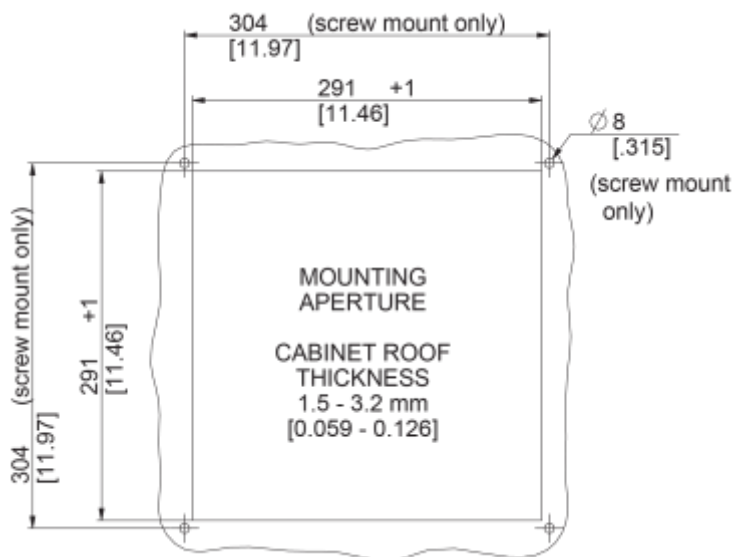

Air flow unimpeded IP 54:	630 m ³ /h
Operating Temperature Range:	-10°C - 55°C
Static pressure:	470 Pa
Mounting:	top mounted
Dimensions A x B x C (D+E):	147 x 457 x 457 mm
Weight:	6.4 kg
Cut out dimensions:	291 x 291 mm
Voltage / Frequency:	115 V ~ 60 Hz
Rated current:	0.9 A
Power consumption:	108 W
Degree of separation IP 54:	85% - DIN 24185
Filter class (ISO 16890):	G3 (Aluminium optional)
Noise level:	70 dB(A)
Connection:	4 pole connector

Cut Out Dimension:

click image to enlarge

Order Information

Taric code

84145915
