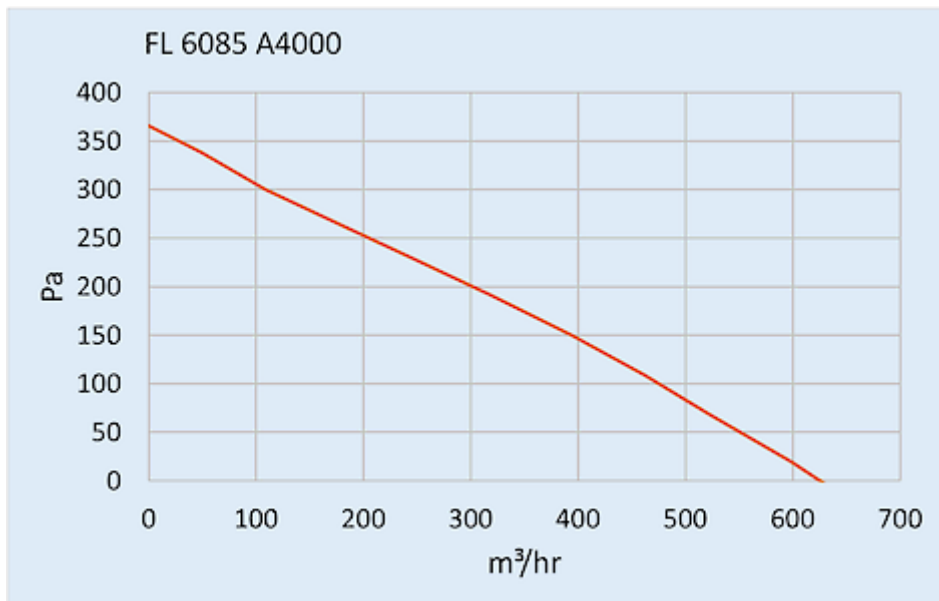

Performance graph: